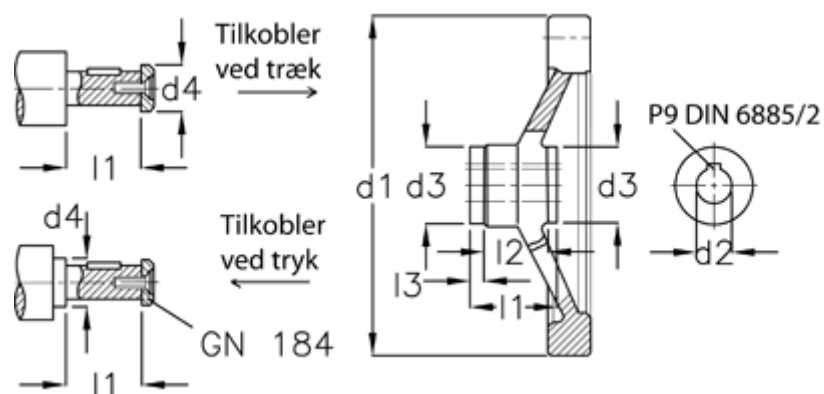

Article number: 20368334

Description: E+G Handwheel
GN 321.4-200-K20-A-ZI

Measures

$d1$	= 200
$d2$ H7	= 20
$d3$	= 38
$d4$ max	= 26
$l1$	= 36.5
$l2$	= 24
$l3$	= 6